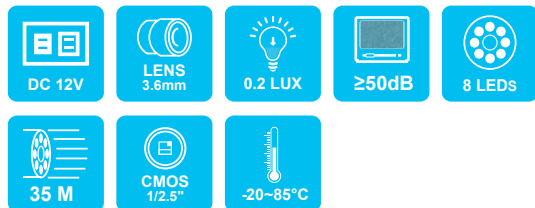

VCF-5K68H 5MP IP66

AHD紅外線攝影機

商品規格

影像元件- 1/2.5" CMOS 影像感應器

信號模式- NTSC/PAL

影像訊號處理系統- 數位訊號處理系統

視角角度- 3.6mm

有效像素- 2608 (水平) × 1952 (垂直)

解析度- 5MP@20fp

輸入電壓- DC 12 ± 1V

消耗功率- 120mA (IR Off); 340mA (IR On)

ICR- 支援

電子快門- 自動

自動白平衡- 自動

自動增益- 自動

信噪比- ≥50dB

日夜轉換- 支援

LED顆數- 8 PCS

投射距離- 35M

紅外線波長- 850nm

最低照度- 0.2 LUX

輸出- AHD / TVI / CVI / CVBS

語言- 英語/簡中/繁中/俄語/

義大利語/葡萄牙語

防水防塵等級- IP66

工作溫度- -20°C~85°C

尺寸 (W×D×H)- 78mm x 83mm x 136.5mm

重量- 大約310g

安全注意選項

※使用本產品之前，請確定您已閱讀下列的安全注意事項。
並請確定您操作產品的方法是正確的。

- 請存放本器材於兒童與嬰兒無法觸碰的地方
- 請只使用建議的電源
- 請勿嘗試將產品拆開、改裝或加熱
- 避免使產品丟落地上或受猛烈撞擊
- 要避免受傷，請勿在產品跌下後或損毀時觸碰產品的內部
- 如產品冒煙、發出異味或有其他異常，請立刻停止操作產品
- 請勿使用有機溶劑，如酒精、苯或油漆稀釋劑清潔產品
- 請勿讓任何液體或異物進入機器
- 請勿將電池置於熱源附近，或暴露於火焰中
- 請勿使用濕手觸碰電源線
- 請勿將本器材用於超出指定電壓的電源插座或線路配件
- 請勿使用損毀的電源線或插頭，或沒有完全插入電源插座
- 請避免端子或插頭接觸到金屬物件 (如針或鑰匙) 或污漬