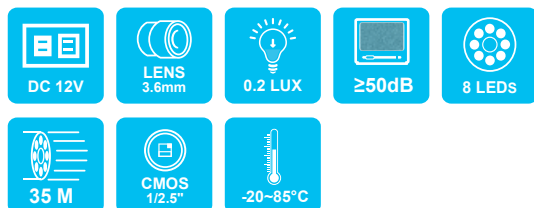

VCF-5K68H 5MP IP66

AHD Camera

SPECIFICATIONS

Pick Up Element- 1/2.5" CMOS sensor

Video System- NTSC/PAL

Image Signal Process- Digital Signal Processor

Lens- 3.6mm

Number Of Pixel- 2608 (Horizontal) x 1952(Vertical)

Horizontal Resolution- 5MP@20fp

Power Supply- DC 12 ± 1V

Power Consumption- 120mA(IR Off) : 340mA(IR On)

ICR- Support

Electronic Shutter- Auto

White Balance- Auto

Gain Control- Auto

S/N Ratio- ≥50dB

Day Night Auto Switch- Support

LEDs- 8 PCS

IR Range- 35M

IR Wavelength- 850nm

Minimum Illumination- 0.2 LUX

OUTPUT- AHD or CVBS or TVI or CVI
(Default setting: AHD Mode)

Language- English / Simplified Chinese /
Traditional Chinese /
Russian / Italian / Portuguese

IP Rating- IP66

Operating Temperature- -20°C~85°C

Dimensions (H×W×D)- 78mm x 83mm x 136.5mm

Weight- About 310g

Safety Precautions

× Before using the product, please ensure that you read the safety precautions described below.
Always ensure that the product is used correctly.

- Use only recommended power sources.
- Do not attempt to disassemble, alter or apply heat to the product.
- Avoid dropping or subjecting the product to severe impacts.
- To avoid the risk of injury, do not touch the interior of the product if it has been dropped or otherwise damaged.
- Stop using the product immediately if it emits smoke, a strange smell, or otherwise behaves abnormally.
- Do not use organic solvents such as alcohol, benzene, or thinner to clean the product.
- Do not allow liquids or foreign objects to enter the camera.
- Do not place the camera near or in direct flame.
- Do not handle the power cord with wet hands.
- Do not use the equipment in a manner that exceeds the rated capacity of the electrical outlet or wiring accessories.
- Do not use if the power cord or plug are damaged, or not fully plugged into the outlet.
- Do not allow dirt or metal objects (such as pins or keysto contact the terminals or plug.